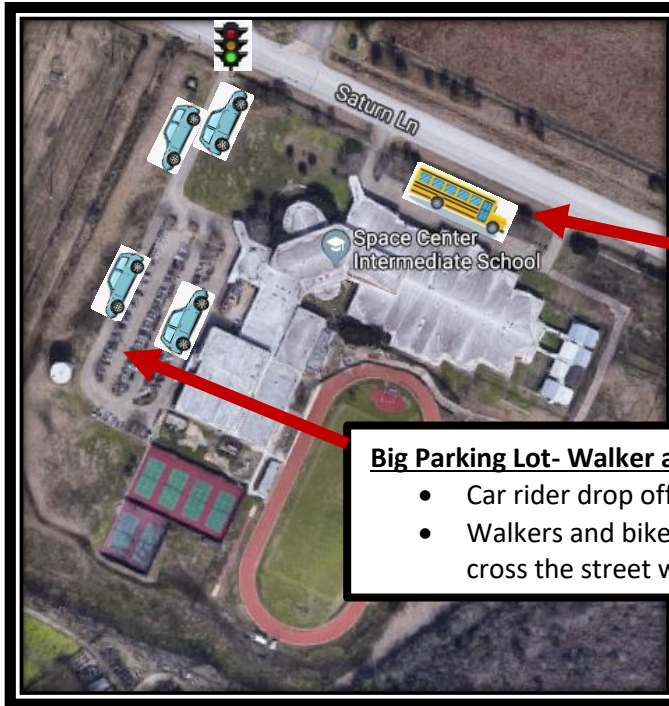

Space Center Student Drop Off/Pick Up Locations

- Doors are opened at 8:00AM each morning
- 2 entrance doors to the commons (small lot and big lot) are locked at 8:40AM
- Any student arriving after 8:40 must enter through the front office.

Small Parking Lot- Bus Drop Off Only

- Bus drop off (AM) and bus pick up (PM)
- If you are dropping off your student after 8:40, you may drop them off in the small lot. Students will then enter the building through the front office.

Big Parking Lot- Walker and Car Rider Drop Off

- Car rider drop off (AM) and pick up (PM)
- Walkers and bike rider PM exit, walk down sidewalk to cross the street with the crossing guard at the stop light.

Big Parking Lot- Car Rider Drop Off/Pick Up Traffic Flow

Traffic Flow

- Please follow the yellow arrows around the perimeter of the big lot to drop off/ pick up your student.
- Do not park. Students will not be allowed to walk out into the parking lot to meet you. This to keep them safe. Many students run out into the parking lot without looking, coming close to being hit by a car.
- If you are checking your student out early or have to walk your child in, please park in the visitor parking (small lot) which is located along Saturn Lane. Please be aware that buses lining up will make entering/leaving the small lot difficult from 3:30-4:15.