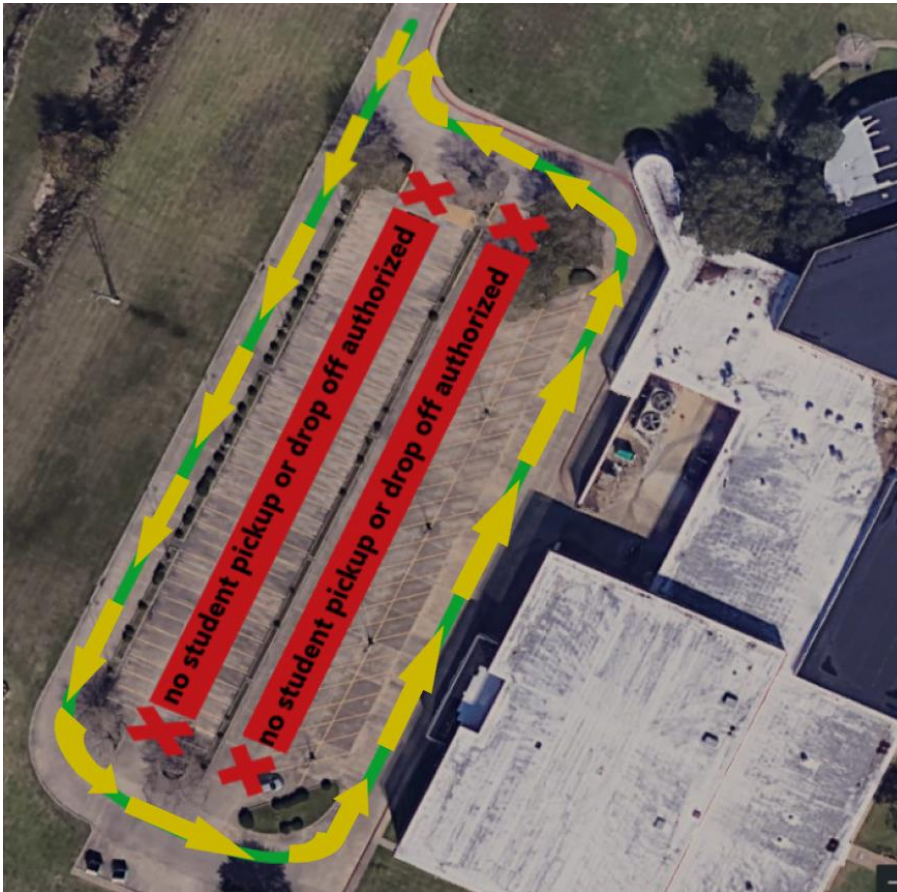

Space Center Student Drop Off/Pick Up Locations

- Doors are opened at 8:00AM each morning
- 2 entrance doors to the commons (small lot and big lot) are locked at 8:40AM
- Any student arriving after 8:40 must enter through the front office.

Small Parking Lot- Bus Drop Off Only

- Bus drop off (AM) and bus pick up (PM)
- If you are dropping off your student after 8:40, you may drop them off in the small lot. Students will then enter the building through the front office.

Big Parking Lot- Walker and Car Rider Drop Off

- Car rider drop off (AM) and pick up (PM)
- Walkers and bike rider PM exit, walk down sidewalk to cross the street with the crossing guard at the stop light.

Big Parking Lot- Car Rider Drop Off/Pick Up Traffic Flow

Traffic Flow

- Please follow the yellow arrows around the perimeter of the big lot to drop off/ pick up your student.
- Do not park. Students will not be allowed to walk out into the parking lot to meet you. This to keep them safe. Many students run out into the parking lot without looking, coming close to being hit by a car.
- If you are checking your student out early or have to walk your child in, please park in the visitor parking (small lot) which is located along Saturn Lane. Please be aware that buses lining up will make entering/leaving the small lot difficult from 3:30-4:15.